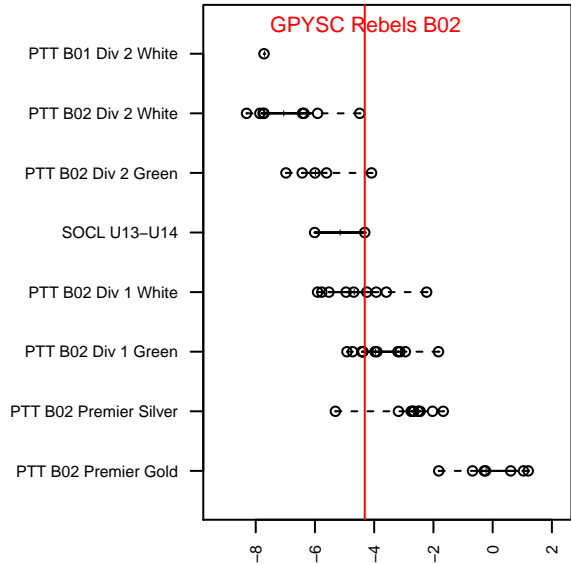

GPYSC Rebels B02

Grants Pass Youth Soccer Club
Grants Pass, OR
B02 total strength=817
attack=1.17 defense=0.96
fall league = SOCL U13-U14

alt names used:
GPYSC Rebels
GPYSC Rebels
GPYSC - BU13 Rebels

Venues played:
2015 Rogue Memorial BU12 Cascade
2015 Mt Hood Challenge U13
2015 SOCL U13-U14
2015 OYS Presidents Cup B02

**attack and defense variance (black dot)
relative to other teams
and top 10 in region**

**attack and defense rating
relative to others at age
and all opponents in last 13 months**

Performance relative to 13 month average